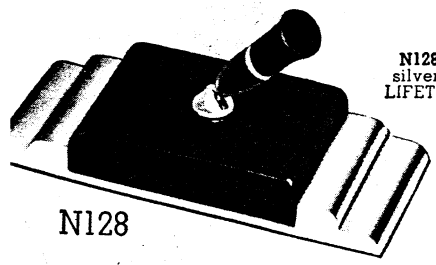

N128

N128 GMENI. Black Carrara with satin silver base. 2 1/2 x 6 inches. With LIFETIME Pen $12.50.